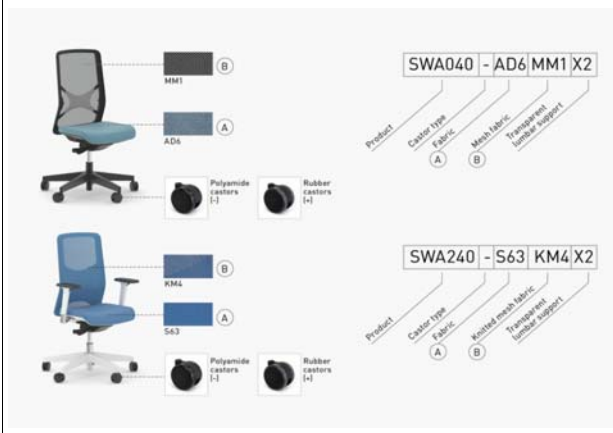

Description Overall dimensions, IN

List Price

	Task chair. Backrest upholstered with mesh. Height adjustable lumbar support. Made of transparent silicon. Weight-sensitive synchronized mechanism with 3 locking positions. Black plastic chair frame. Black plastic 5 star base with fiberglass. 2.5" castors.	27.5	27.5	40"/45"	18"/23.25"	G5A261T97	SWA040	\$670	\$690	\$710
	Task chair. Backrest upholstered with mesh. Height adjustable lumbar support. Made of transparent silicon. Slide seat. Weight-sensitive synchronized mechanism with 3 locking positions. Black plastic chair frame. Black plastic 5 star base with fiberglass. 2.5" castors.	27.5	27.5	40"/45"	18"/23.25"	G5A262T97	SWA050	\$715	\$730	\$755
	Task chair. Backrest upholstered with mesh. Height adjustable lumbar support. Made of transparent silicon. Weight-sensitive synchronized mechanism with 3 locking positions. Black plastic chair frame. Polished aluminium 5 star base. 2.5" castors.	27.5	27.5	40"/45"	18"/23.25"	G5A261M10	SWA140	\$740	\$755	\$780
	Task chair. Backrest upholstered with mesh. Height adjustable lumbar support. Made of transparent silicon. Slide seat. Weight-sensitive synchronized mechanism with 3 locking positions. Black plastic chair frame. Polished aluminium 5 star base. 2.5" castors.	27.5"	27.5"	40"/45"	18"/23.25"	G5A262M10	SWA150	\$785	\$800	\$815
	Fixed and height adjustable headrest upholstered with fabric or leather	11"	6"	11.5"		G5Z006	SZZ006	\$90	\$95	\$100