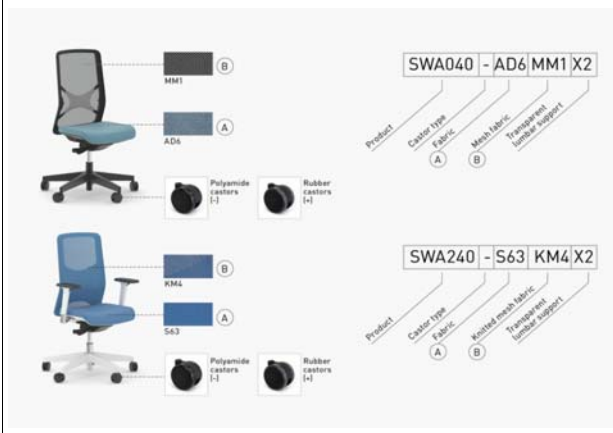

Description Overall dimensions, IN

List Price

	Task chair. Backrest upholstered with mesh. Height adjustable lumbar support. Made of transparent silicon. Weight-sensitive synchronized mechanism with 3 locking positions. Black plastic chair frame. Black plastic 5 star base with fiberglass. 2.5" castors.	27.5	27.5	40" / 45"	18" / 23.25"	G5A261T97	SWA040	\$670	\$690	\$710
	Task chair. Backrest upholstered with mesh. Height adjustable lumbar support. Made of transparent silicon. Slide seat. Weight-sensitive synchronized mechanism with 3 locking positions. Black plastic chair frame. Black plastic 5 star base with fiberglass. 2.5" castors.	27.5	27.5	40" / 45"	18" / 23.25"	G5A262T97	SWA050	\$715	\$730	\$755
	Task chair. Backrest upholstered with mesh. Height adjustable lumbar support. Made of transparent silicon. Weight-sensitive synchronized mechanism with 3 locking positions. Black plastic chair frame. Polished aluminium 5 star base. 2.5" castors.	27.5	27.5	40" / 45"	18" / 23.25"	G5A261M10	SWA140	\$740	\$755	\$780
	Task chair. Backrest upholstered with mesh. Height adjustable lumbar support. Made of transparent silicon. Slide seat. Weight-sensitive synchronized mechanism with 3 locking positions. Black plastic chair frame. Polished aluminium 5 star base. 2.5" castors.	27.5"	27.5"	40" / 45"	18" / 23.25"	G5A262M10	SWA150	\$785	\$800	\$815
	Fixed and height adjustable headrest upholstered with fabric or leather	11"	6"	11.5"		G5Z006	SZZ006	\$90	\$95	\$100