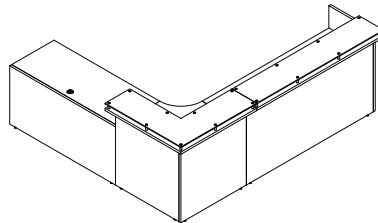

GBR158

Curved
reception unit
93"W x 37"D x 43"H
$ 2,355

326822	Curve worksurface 27"W x 91"H
329122	Curve worksurface 36"W x 92"H
1431RC	Curve structure
32005071	Leg 20"W x 28"H

GBR154

Curved
reception unit
93"W x 37"D x 30"H
$ 1,468

329122	Curve worksurface 36"W x 92"H
REQC236	Curve structure
32005071	Leg 20"W x 28"H

GBR156

Curved
reception unit
148"W x 65"D x 43"H
$ 3,966

326822	2 Curve worksurface 27"W x 91"H
329122	2 Curve worksurface 36"W x 92"H
REC480	Curve structure
32005071	Leg 20"W x 28"H

MODULAR RECEPTIONS

OPTION B

Straight worksurface

GBR985090
24"D x 36"W
$ 177

GBR985120
24"D x 48"W
$ 184

GBR985150
24"D x 60"W
$ 315

GBR985180
24"D x 72"W
$ 355

Terms and conditions:

*Prices are subject to authorized discounts.

*Prices subject to change.

*Nominal dimensions shown