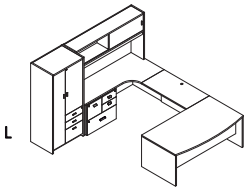

GBR100

Curvilinear U-group w/hutch
Left/Right
105"W x 106"D x 71"H
$ 6,591

- **GBR390** Mountable combo file 30"W x 20"D x 28"H
- **GBR531180** Extended corner credenza modesty 71"W x 35"D x 30"H
- **GBR225180** Bow front desk shell w/ 1/2 modesty 71"W x 35"D x 30"H
- **GBR495180** 3 drawer combo cabinet 33"W x 24"D x 71"H
- **GBR650090** Bridge w/full modesty panel 35"W x 24"D x 30"H
- **GBR477180** Open hutch with 1 slide door 70"W x 14"D x 42"H