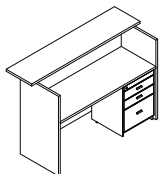

GBR155

Reception desk
67"W x 28"D x 43"H

$ 1,841

32155 GBR312

Reception
BBF pedestal 16"W x 18"D x 28"H