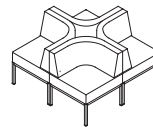

Terms and conditions:

*Prices are subject to authorized discounts.

*Prices subject to change.

*Nominal dimensions shown

LOUNGE & BREAK ROOM

PRICE LIST

Version 1.3 (3/17/2017)

DESCRIPTION	CODE	LIST PRICE	DIMENSIONS	
			Width	Depth Height
KALIA COFFEE TABLE				
	LPL	GDD516120BP	\$ 630	48" x 48" x 20.5"
	WOOD VENEER	GDD516120CN	\$ 874	48" x 48" x 20.5"
KALIA CORNER TABLE				
	LPL	GDD526120BP	\$ 383	24" x 24" x 26"
	WOOD VENEER	GDD526120CN	\$ 439	24" x 24" x 26"
KALIA COFFEE TABLE				
	LPL	GDD518120BP	\$ 466	48" x 24" x 20.5"
	WOOD VENEER	GDD518120CN	\$ 576	48" x 24" x 20.5"
KALIA ROUND COFFEE TABLE				
	LPL	GDD505120BP	\$ 609	48" x 20.5"
	WOOD VENEER	GDD505120CN	\$ 872	48" x 20.5"
KALIA ROUND CORNER TABLE				
	LPL	GDD524120BP	\$ 331	24" x 26"
	WOOD VENEER	GDD524120CN	\$ 389	24" x 26"

24" x 24" x 13"

**MATCH
TYPICALS**

OPTION A
94" x 47" x 30"

- (4) GDMA285
- (2) GDMA280
- (2) GDMA550

OPTION B
118" x 47" x 30"

- (6) GDMA285
- (4) GDMA280

OPTION C
47" x 47" x 30"

- (4) GDMA285

OPTION D
118" X 94" x 30"

- (3) GDMA285
- (7) GDMA280
- (1) GDMA550

FINISHES:

- Textured aluminum base
- Available colors: Fabric Category E

NOTE:

- Each item includes 2 brackets to connect sofas.

Note: To choose color, add on the end of the item code the color code: