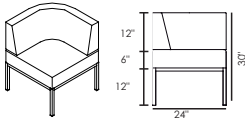

LOUNGE & BREAK ROOM

PRICE LIST

Version 1.3 (3/17/2017)

DESCRIPTION	CODE	LIST PRICE	DIMENSIONS Width Depth Height

**MATCH
CORNER SOFA**

GDMA285

$1,107

24" x 24" x 30"