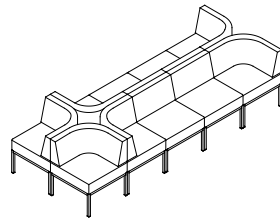

**MATCH
OTTOMAN**

GDMA700

\$795

24" x 24" x 18"

**MATCH
TABLE**

LPL
HPL
WOOD VENEER

GDMA550BP
GDMA550AP
GDMA550CN

\$395
\$449
\$461

24" x 24" x 13"

**MATCH
TYPICALS**

OPTION A
94" x 47" x 30"

- (4) GDMA285
- (2) GDMA280
- (2) GDMA550

OPTION B
118" x 47" x 30"

- (6) GDMA285
- (4) GDMA280

OPTION C
47" x 47" x 30"

- (4) GDMA285