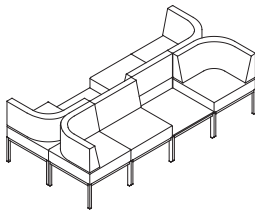

**MATCH
TYPICALS**

OPTION A
94" x 47" x 30"

- (4) GDMA285
- (2) GDMA280
- (2) GDMA550