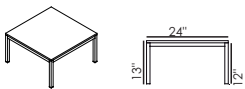

**MATCH
OTTOMAN**

GDMA700

\$795

24" x 24" x 18"

**MATCH
TABLE**

LPL
HPL
WOOD VENEER

GDMA550BP
GDMA550AP
GDMA550CN

\$395
\$449
\$461

24" x 24" x 13"

**MATCH
TYPICALS**

OPTION A
94" x 47" x 30"

- (4) GDMA285
- (2) GDMA280
- (2) GDMA550

OPTION B
118" x 47" x 30"

- (6) GDMA285
- (4) GDMA280

OPTION C
47" x 47" x 30"

- (4) GDMA285