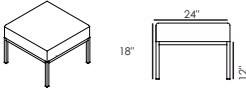

**MATCH
OTTOMAN**

GDMA700

$795

24" x 24" x 18"