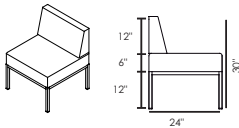

Terms and conditions:

*Prices are subject to authorized discounts.

*Prices subject to change.

*Nominal dimensions shown

LOUNGE & BREAK ROOM

PRICE LIST

Version 1.3 (3/17/2017)

DESCRIPTION		CODE	LIST PRICE	DIMENSIONS Width Depth Height
QUADRA COFFEE TABLE 	BEECHWOOD:			
	WENGUE	GBD505VD33LL23	\$ 3,395	48" x 48" x 20.5"
	NATURAL	GBD505VD33LL69	\$ 3,395	48" x 48" x 20.5"
QUADRA CORNER TABLE 	BEECHWOOD:			
	WENGUE	GBD502VD33LL23	\$ 2,143	24" x 24" x 26"
	NATURAL	GBD502VD33LL69	\$ 2,143	24" x 24" x 26"
MOBILE ROUND OTTOMAN  *with casters	GRAY	GDD260TS06	\$ 477	20" x 20" x 19.5"
	TOBACCO	GDD260TS40		
	ORANGE	GDD260TS41		
	MANGO	GDD260TS56		
	PLUMBAGO	GDD260TS61		
	FUCHSIA	GDD260TS75		
	AQUA	GDD260TS95		
MOBILE OTTOMAN  *with casters	GRAY	GDD265TS06	\$ 477	20" x 20" x 19.5"
	TOBACCO	GDD265TS40		
	ORANGE	GDD265TS41		
	MANGO	GDD265TS56		
	PLUMBAGO	GDD265TS61		
	FUCHSIA	GDD265TS75		
	AQUA	GDD265TS95		

Terms and conditions:

*Prices are subject to authorized discounts.

*Prices subject to change.

*Nominal dimensions shown

LOUNGE & BREAK ROOM

PRICE LIST

Version 1.3 (3/17/2017)

DESCRIPTION	CODE	LIST PRICE	DIMENSIONS Width Depth Height
-------------	------	------------	----------------------------------

**MATCH
CORNER SOFA**

GDMA285

\$1,107

24" x 24" x 30"

**MATCH
SOFA**

GDMA280

\$970

24" x 24" x 30"