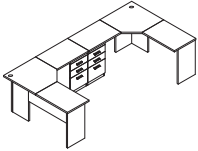

GBK165

2-User station
118" x 59" x 26"
$ 2,649

GBK310 | 2 BBF pedestal 16" x 18" x 28"
25DIAG | 2 Diagonal work surface w/ L support 30"W x 30"H
25RESP | 2 Modesty panel
25PATLAT | 2 Lateral work surface 19.5"W x 27.5"H