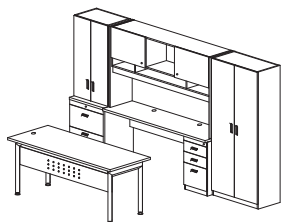

GBK100

CEO group
126" x 83" x 72"

\$ 5,282

GBK350 | 2-Drawer lateral file cabinet 24" x 19" x 75"
GBK450180 | Closed bookcase 31" x 16" x 71"
GBK420 | 2-Door hutch 24" x 16" x 41"
GBK470177 | 2-Door credenza hutch 70" x 16" x 41"
GBK508180 | Desk 27.5" x 30" x 72"
GBK510180 | Credenza 20" x 30" x 72"
GBK310 | BBF pedestal 16" x 18" x 28"

GBK110

Executive U-group
non-handed
95" x 85" x 72"

\$ 4,310

GBK350 | 2-Drawer lateral file cabinet 24" x 19" x 30"
GBK420 | 2-Door hutch 24" x 16" x 41"
GBK470177 | 2-Door credenza hutch 70" x 16" x 41"
GBK510180 | Credenza 20" x 30" x 72"
GBK310 | BBF pedestal 16" x 18" x 28"
GBK508180 | Desk 27.5" x 30" x 72"
GBK910095 | Bridge