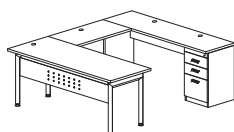

GBK110

Executive U-group
non-handed
95" x 85" x 72"

\$ 4,310

GBK350 | 2-Drawer lateral file cabinet 24" x 19" x 30"
GBK420 | 2-Door hutch 24" x 16" x 41"
GBK470177 | 2-Door credenza hutch 70" x 16" x 41"
GBK510180 | Credenza 20" x 30" x 72"
GBK310 | BBF pedestal 16" x 18" x 28"
GBK508180 | Desk 27.5" x 30" x 72"
GBK910095 | Bridge

GBK120

U-group with hutch
non-handed
72" x 85" x 72"

\$ 2,837

GBK470177 | 2-Door credenza hutch 70" x 16" x 41"
GBK510180 | Credenza 20" x 30" x 72"
GBK310 | BBF pedestal 16" x 18" x 28"
GBK508180 | Desk 27.5" x 30" x 72"
GBK910095 | Bridge

GBK130

U-group
non-handed
72" x 85" x 30"

\$ 1,850

GBK510180 | Credenza 72" x 20" x 30"
GBK310 | BBF pedestal 16" x 18" x 28"
GBK508180 | Desk 27.5" x 30" x 72"
GBK910095 | Bridge 72"

GBK140

L-group
non-handed
60" x 60" x 30"