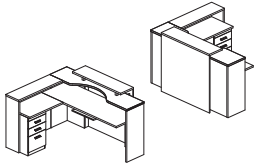

GBK152

L-reception
72" x 63" x 43"
$ 2,960

255090 | Return non-handed 35"W x 24"H
259350 | Worksurface and support 72"
25800 | Legs 72"
GBK310 | BBF pedestal 16" x 18" x 28"
25875 | Keyboard 9"W x 20"H
12SREZ | Support