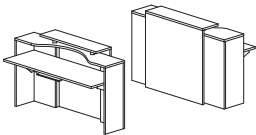

GBK155

Reception
72" x 28" x 43"
$ 1,572

259350 | Work surface and support 72"
12SREZ | 2 supports
25875 | Keyboard 9"W x 20"H
25800 | Legs