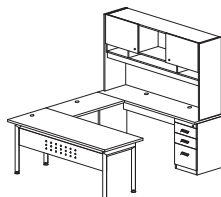

GBK100

CEO group
126" x 83" x 72"

\$ 5,282

GBK350 | 2-Drawer lateral file cabinet 24" x 19" x 75"
GBK450180 | Closed bookcase 31" x 16" x 71"
GBK420 | 2-Door hutch 24" x 16" x 41"
GBK470177 | 2-Door credenza hutch 70" x 16" x 41"
GBK508180 | Desk 27.5" x 30" x 72"
GBK510180 | Credenza 20" x 30" x 72"
GBK310 | BBF pedestal 16" x 18" x 28"

GBK110

Executive U-group
non-handed
95" x 85" x 72"

\$ 4,310

GBK350 | 2-Drawer lateral file cabinet 24" x 19" x 30"
GBK420 | 2-Door hutch 24" x 16" x 41"
GBK470177 | 2-Door credenza hutch 70" x 16" x 41"
GBK510180 | Credenza 20" x 30" x 72"
GBK310 | BBF pedestal 16" x 18" x 28"
GBK508180 | Desk 27.5" x 30" x 72"
GBK910095 | Bridge

GBK120

U-group with hutch
non-handed
72" x 85" x 72"

\$ 2,837

GBK470177 | 2-Door credenza hutch 70" x 16" x 41"
GBK510180 | Credenza 20" x 30" x 72"
GBK310 | BBF pedestal 16" x 18" x 28"
GBK508180 | Desk 27.5" x 30" x 72"
GBK910095 | Bridge