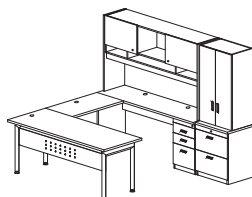

GBK100

CEO group
126" x 83" x 72"

\$ 5,282

GBK350 | 2-Drawer lateral file cabinet 24" x 19" x 75"
GBK450180 | Closed bookcase 31" x 16" x 71"
GBK420 | 2-Door hutch 24" x 16" x 41"
GBK470177 | 2-Door credenza hutch 70" x 16" x 41"
GBK508180 | Desk 27.5" x 30" x 72"
GBK510180 | Credenza 20" x 30" x 72"
GBK310 | BBF pedestal 16" x 18" x 28"

GBK110

Executive U-group
non-handed
95" x 85" x 72"

\$ 4,310

GBK350 | 2-Drawer lateral file cabinet 24" x 19" x 30"
GBK420 | 2-Door hutch 24" x 16" x 41"
GBK470177 | 2-Door credenza hutch 70" x 16" x 41"
GBK510180 | Credenza 20" x 30" x 72"
GBK310 | BBF pedestal 16" x 18" x 28"
GBK508180 | Desk 27.5" x 30" x 72"
GBK910095 | Bridge