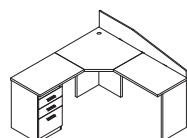

GBK120

U-group with hutch
non-handed
72" x 85" x 72"

\$ 2,837

GBK470177 | 2-Door credenza hutch 70" x 16" x 41"
GBK510180 | Credenza 20" x 30" x 72"
GBK310 | BBF pedestal 16" x 18" x 28"
GBK508180 | Desk 27.5" x 30" x 72"
GBK910095 | Bridge

GBK130

U-group
non-handed
72" x 85" x 30"

\$ 1,850

GBK510180 | Credenza 72" x 20" x 30"
GBK310 | BBF pedestal 16" x 18" x 28"
GBK508180 | Desk 27.5" x 30" x 72"
GBK910095 | Bridge 72"

GBK140

L-group
non-handed
60" x 60" x 30"

\$ 1,288

GBK508150 | Desk 60" x 24" x 30"
GBK310 | BBF pedestal 16" x 18" x 28"
GBK905090 | Lateral work surface 36"W x 20"H

GBK160

L-desk
non-handed
60" x 60" x 42"

\$ 1,456

GBK310 | BBF pedestal 16" x 18" x 28"
25DIAG | Diagonal work surface w/ L support 30"W x 30"H
25RESP | Modesty panel
25PATLAT | Lateral work surface 19.5"W x 27.5"H
25063015 | L-desk screen 12"W x 59"H
26SOPBIOCUB | Pair of screen supports

- Prices subject to authorized discounts
- Prices subject to change
- Nominal dimensions shown
- W x D x H = width, depth, height

GBK162

4-User station
119.5" x 119.5" x 41"
\$ 5,825

GBK310 | 4 BBF pedestal 16" x 18" x 28"
25DIAG | 4 Diagonal work surface w/L support 30"W x 30"H
25RESP | 4 Modesty panel
25PATLAT | 4 Lateral work surface 19.5"W x 27.5"H
25063015 | 4 L-desk screen 12"W x 59"H
26SOPBIOCUB | 4 Pair of screen supports