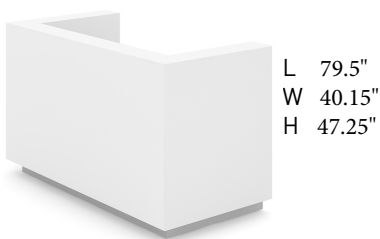

ICE

TECHNICAL INFORMATION

Reception unit with fixed desk

L 78.75"
W 35.5"
H 39.5"
H2 29"

Desktop (1)

- 25 mm MFC (melamine) with 2 mm ABS edges;
- Dimensions: 63"x27.5".

Modesty panel unit (2)

- MDF covered with enamel (based on polyurethane resins);
- Smooth mat silk surface (30% glossiness) or smooth high-gloss surface (100% glossiness);
- 45 degree panel connections with no edging.

MATERIALS

Melamine / Enamel:

M1U13 M1U11

FEATURES

- Mate silk touch or glossy enamel MDF covering
- Two grommets for wire management
- Easy assembling

GUARANTEE

- 5 years

! TRANSPORTATION. Please note, that due to the delicate surface of enamel covered MDF, it is **OBLIGATORY TO USE PALLETS** for ICE furniture transportation. NARBUTAS company should not be held responsible for the damages due to the incorrect transportation method.

ORDERING EXAMPLE

Code structure

RNS207 - M1 U13

Free-standing reception units for sit-stand or fixed height desks

Modesty panel unit (1)

- MDF covered with enamel (based on polyurethane resins);
- Smooth mat silk surface (30% glossiness) or smooth high-gloss surface (100% glossiness);
- 45 degree panel connections with no edging;
- Décor strips – 3/4" wide, MFC (melamine), color matching the plinth base HPL.

Desk space (3)

- RNS206 (for 1 desk) - suitable for all standard 63"x27.5"/31.5" sit-stand or fixed height desks;
- RNS320 (for 2 desks) - suitable for all standard 55"x27.5"/31.5" sit-stand or fixed height desks.