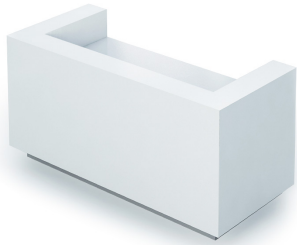

ICE

TECHNICAL INFORMATION

Reception unit with fixed desk

L 78.75"
W 35.5"
H 39.5"
H2 29"

Desktop (1)

- 25 mm MFC (melamine) with 2 mm ABS edges;
- Dimensions: 63"x27.5".

Modesty panel unit (2)

- MDF covered with enamel (based on polyurethane resins);
- Smooth mat silk surface (30% glossiness) or smooth high-gloss surface (100% glossiness);
- 45 degree panel connections with no edging.

Modesty panel and desktop supports (3)

- 1" MFC (melamine) with 2 mm ABS / thin edging.

Plinth base (4)

- Exterior part (front and side facades) pressed with polished aluminium colour HPL.

Grommets (5)

- Semi-transparent matte neutral colour plastic in grey outline;
- Ø 3.15".

MATERIALS

Melamine / Enamel:

M1U13 M1U11

FEATURES

- Mate silk touch or glossy enamel MDF covering
- Two grommets for wire management
- Easy assembling

GUARANTEE

- 5 years

! TRANSPORTATION. Please note, that due to the delicate surface of enamel covered MDF, it is **OBLIGATORY TO USE PALLETS** for ICE furniture transportation. NARBUTAS company should not be held responsible for the damages due to the incorrect transportation method.

ORDERING EXAMPLE

Code structure

RNS207 - M1 U13

Free-standing reception units for sit-stand or fixed height desks

Modesty panel unit (1)

- MDF covered with enamel (based on polyurethane resins);
- Smooth mat silk surface (30% glossiness) or smooth high-gloss surface (100% glossiness);
- 45 degree panel connections with no edging;
- Décor strips – 3/4" wide, MFC (melamine), color matching the plinth base HPL.