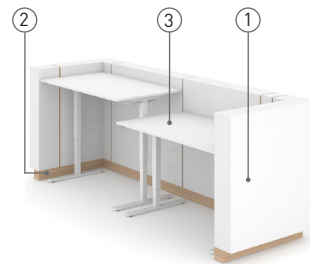

ICE

TECHNICAL INFORMATION

Reception unit with fixed desk

L 78.75"
W 35.5"
H 39.5"
H2 29"

Desktop (1)

- 25 mm MFC (melamine) with 2 mm ABS edges;
- Dimensions: 63"x27.5".

Modesty panel unit (2)

- MDF covered with enamel (based on polyurethane resins);
- Smooth mat silk surface (30% glossiness) or smooth high-gloss surface (100% glossiness);
- 45 degree panel connections with no edging.

ORDERING EXAMPLE

Code structure

RNS207 - M1 U13

Free-standing reception units for sit-stand or fixed height desks

Modesty panel unit (1)

- MDF covered with enamel (based on polyurethane resins);
- Smooth mat silk surface (30% glossiness) or smooth high-gloss surface (100% glossiness);
- 45 degree panel connections with no edging;
- Décor strips – 3/4" wide, MFC (melamine), color matching the plinth base HPL.

Desk space (3)

- RNS206 (for 1 desk) - suitable for all standard 63"x27.5"/31.5" sit-stand or fixed height desks;
- RNS320 (for 2 desks) - suitable for all standard 55"x27.5"/31.5" sit-stand or fixed height desks.