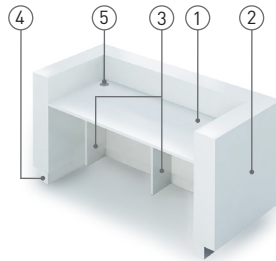

ICE

TECHNICAL INFORMATION

Reception unit with fixed desk

L 78.75"
W 35.5"
H 39.5"
H2 29"

Desktop (1)

- 25 mm MFC (melamine) with 2 mm ABS edges;
- Dimensions: 63"x27.5".

Modesty panel unit (2)

- MDF covered with enamel (based on polyurethane resins);
- Smooth mat silk surface (30% glossiness) or smooth high-gloss surface (100% glossiness);
- 45 degree panel connections with no edging.

Modesty panel and desktop supports (3)

- 1" MFC (melamine) with 2 mm ABS / thin edging.

Plinth base (4)

- Exterior part (front and side facades) pressed with polished aluminium colour HPL.

Grommets (5)

- Semi-transparent matte neutral colour plastic in grey outline;
- Ø 3.15".

ORDERING EXAMPLE

Code structure

RNS207 - M1 U13

Free-standing reception units for sit-stand or fixed height desks

Modesty panel unit (1)

- MDF covered with enamel (based on polyurethane resins);
- Smooth mat silk surface (30% glossiness) or smooth high-gloss surface (100% glossiness);
- 45 degree panel connections with no edging;
- Décor strips – 3/4" wide, MFC (melamine), color matching the plinth base HPL.

MATERIALS

Enamel /
Melamine
and HPL:

*Only for RNS206

FEATURES

- Mate silk touch or glossy enamel MDF covering
- Free-standing reception unit for standard sit-stand or fixed height desks
- Easy assembling