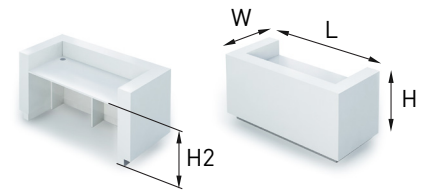

ICE

TECHNICAL INFORMATION

Reception unit with fixed desk

L 78.75"
W 35.5"
H 39.5"
H2 29"

Desktop (1)

- 25 mm MFC (melamine) with 2 mm ABS edges;
- Dimensions: 63"x27.5".

Modesty panel unit (2)

- MDF covered with enamel (based on polyurethane resins);
- Smooth mat silk surface (30% glossiness) or smooth high-gloss surface (100% glossiness);
- 45 degree panel connections with no edging.

Modesty panel and desktop supports (3)

- 1" MFC (melamine) with 2 mm ABS / thin edging.

Plinth base (4)

- Exterior part (front and side facades) pressed with polished aluminium colour HPL.

Grommets (5)

- Semi-transparent matte neutral colour plastic in grey outline;
- Ø 3.15".

MATERIALS

Melamine / Enamel:

M1U13 M1U11

FEATURES

- Mate silk touch or glossy enamel MDF covering
- Two grommets for wire management
- Easy assembling

GUARANTEE

- 5 years

! TRANSPORTATION. Please note, that due to the delicate surface of enamel covered MDF, it is **OBLIGATORY TO USE PALLETS** for ICE furniture transportation. NARBUTAS company should not be held responsible for the damages due to the incorrect transportation method.

ORDERING EXAMPLE

Code structure

RNS207 - M1 U13

Free-standing reception units for sit-stand or fixed height desks

Modesty panel unit (1)

- MDF covered with enamel (based on polyurethane resins);
- Smooth mat silk surface (30% glossiness) or smooth high-gloss surface (100% glossiness);
- 45 degree panel connections with no edging;
- Décor strips – 3/4" wide, MFC (melamine), color matching the plinth base HPL.