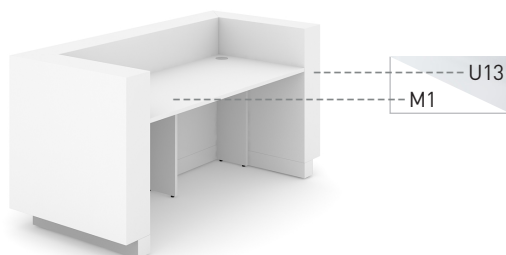

ICE

TECHNICAL INFORMATION

Reception unit with fixed desk

L 78.75"
W 35.5"
H 39.5"
H2 29"

Desktop (1)

- 25 mm MFC (melamine) with 2 mm ABS edges;
- Dimensions: 63"x27.5".

Modesty panel unit (2)

- MDF covered with enamel (based on polyurethane resins);
- Smooth mat silk surface (30% glossiness) or smooth high-gloss surface (100% glossiness);
- 45 degree panel connections with no edging.

Modesty panel and desktop supports (3)

- 1" MFC (melamine) with 2 mm ABS / thin edging.

Plinth base (4)

- Exterior part (front and side facades) pressed with polished aluminium colour HPL.

Grommets (5)

- Semi-transparent matte neutral colour plastic in grey outline;
- Ø 3.15".

MATERIALS

Melamine / Enamel:

M1U13 M1U11

FEATURES

- Mate silk touch or glossy enamel MDF covering
- Two grommets for wire management
- Easy assembling

GUARANTEE

- 5 years

! TRANSPORTATION. Please note, that due to the delicate surface of enamel covered MDF, it is **OBLIGATORY TO USE PALLETS** for ICE furniture transportation. NARBUTAS company should not be held responsible for the damages due to the incorrect transportation method.

ORDERING EXAMPLE

Code structure

RNS207 - M1 U13

Free-standing reception units for sit-stand or fixed height desks

Modesty panel unit (1)

- MDF covered with enamel (based on polyurethane resins);
- Smooth mat silk surface (30% glossiness) or smooth high-gloss surface (100% glossiness);
- 45 degree panel connections with no edging;
- Décor strips – 3/4" wide, MFC (melamine), color matching the plinth base HPL.