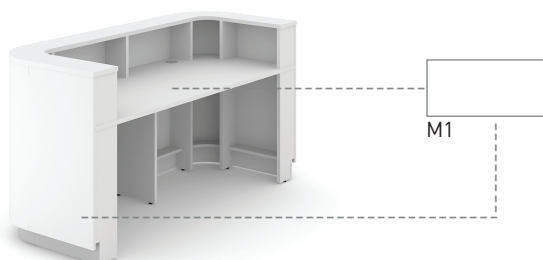

ORDERING EXAMPLE

Code structure

RCS200 - M1

Product

Melamine / Laminate