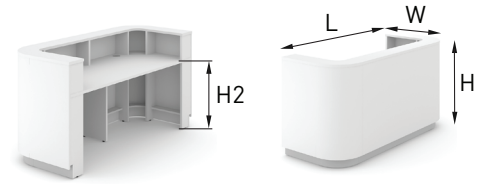

## TECHNICAL INFORMATION

L 78.75"  
W 31.5"  
H 40.5"  
H2 29"

### Desktop (1)

- 1" MFC (melamine) with 2 mm ABS / thin edging;
- Dimensions: 77.15"x 30.75".