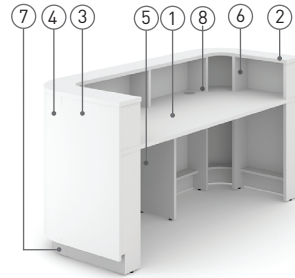

## TECHNICAL INFORMATION

L 78.75"  
W 31.5"  
H 40.5"  
H2 29"

### Desktop (1)

- 1" MFC (melamine) with 2 mm ABS / thin edging;
- Dimensions: 77.15"x 30.75".

### Top of upper unit (2)

- 1" MFC (melamine) with 2 mm ABS edges.