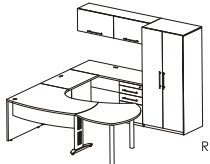

SENIOR

June 1, 2014

GCS100LFD

CEO group with flipper
door mounted hutch
Left/Right
103" x 104" x 72"

With glass extension Veneer extension
\$ 6,850 \$ 6,327

- AS4051 Credenza 71" x 24" x 30"
- AS402 Desk 60" x 45" x 30"
- A29002 51" metal modesty panel
- A29001 50" metal leg
- AS4051 Extension desk 48" x 39"
- A29003 2" extension legs
- ACRISTALSENIOR Glass
- GCS600 Return 36" x 24" x 30"
- GCS472180 Flipper door mounted hutch 71" x 14" x 16"
- GCS450 Closed cabinet 32" x 24" x 71"
- GCS310 BBF pedestal 16" x 20" x 30"

GCS100LSC

CEO group with hutch
Left/Right
103" x 104" x 71"

With glass extension Veneer extension
\$ 7,062 \$ 6,539

- AS4051 Credenza 71" x 24" x 30"
- AS402 Desk 60" x 45" x 30"
- A29002 51" metal modesty panel
- A29001 50" metal leg
- GCS600 Return 36" x 24" x 30"
- AS4051 Extension desk 48" x 39"
- A29003 2" supports legs
- ACRISTALSENIOR Glass
- GCS470180 Hutch 71" x 14" x 41"
- GCS450 Closed cabinet 32" x 24" x 71"
- GCS310 BBF pedestal 16" x 20" x 30"

GCS110LFD

Executive group with
flipper door mounted hutch
Left/Right
91" x 104" x 72"

With glass extension Veneer extension
\$ 6,637 \$ 6,114

- AS4051 Credenza 60" x 24" x 30"
- AS402 Desk 60" x 45" x 30"
- A29002 51" metal modesty panel
- A29001 50" metal leg
- GCS600 Return 36" x 24" x 30"
- AS4051 Extension desk 48" x 39"
- A29003 2" supports
- ACRISTALSENIOR Glass
- GCS472150 Flipper door mounted hutch 60" x 14" x 16"
- GCS450 Bookcase 32" x 24" x 71"
- GCS310 BBF pedestal 16" x 20" x 30"