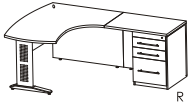

SENIOR

June 1, 2014

GCS130

U-group Left/Right
60" x 104" x 30"

\$ 3,154

AS405 | Credenza 60" x 24" x 30"
GCS220 | Desk 60" x 45" x 30"
GCS600 | Bridge 35" x 24" x 30"
GCS310 | BBF pedestal 16 x 20 x 30"

GCS140