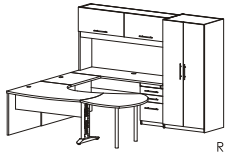

SENIOR

June 1, 2014

GCS100LFD

CEO group with flipper
door mounted hutch
Left/Right
103" x 104" x 72"

With glass extension Veneer extension
\$ 6,850 \$ 6,327

- AS4051 Credenza 71" x 24" x 30"
- AS402 Desk 60" x 45" x 30"
- A29002 51" metal modesty panel
- A29001 50" metal leg
- AS4051 Extension desk 48" x 39"
- A29003 2" extension legs
- ACRISTALSENIOR Glass
- GCS600 Return 36" x 24" x 30"
- GCS472180 Flipper door mounted hutch 71" x 14" x 16"
- GCS450 Closed cabinet 32" x 24" x 71"
- GCS310 BBF pedestal 16" x 20" x 30"

GCS100LSC

CEO group with hutch
Left/Right
103" x 104" x 71"

With glass extension Veneer extension
\$ 7,062 \$ 6,539

- AS4051 Credenza 71" x 24" x 30"
- AS402 Desk 60" x 45" x 30"
- A29002 51" metal modesty panel
- A29001 50" metal leg
- GCS600 Return 36" x 24" x 30"
- AS4051 Extension desk 48" x 39"
- A29003 2" supports legs
- ACRISTALSENIOR Glass
- GCS470180 Hutch 71" x 14" x 41"
- GCS450 Closed cabinet 32" x 24" x 71"
- GCS310 BBF pedestal 16" x 20" x 30"

GCS110LFD

Executive group with
flipper door mounted hutch
Left/Right
91" x 104" x 72"

With glass extension Veneer extension
\$ 6,637 \$ 6,114

- AS4051 Credenza 60" x 24" x 30"
- AS402 Desk 60" x 45" x 30"
- A29002 51" metal modesty panel
- A29001 50" metal leg
- GCS600 Return 36" x 24" x 30"
- AS4051 Extension desk 48" x 39"
- A29003 2" supports
- ACRISTALSENIOR Glass
- GCS472150 Flipper door mounted hutch 60" x 14" x 16"
- GCS450 Bookcase 32" x 24" x 71"
- GCS310 BBF pedestal 16" x 20" x 30"