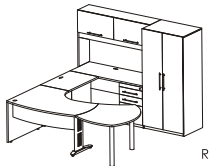

SENIOR

June 1, 2014

GCS100LFD

CEO group with flipper
door mounted hutch
Left/Right
103" x 104" x 72"

With glass extension Veneer extension
\$ 6,850 \$ 6,327

- AS4051 Credenza 71" x 24" x 30"
- AS402 Desk 60" x 45" x 30"
- A29002 51" metal modesty panel
- A29001 50" metal leg
- AS4051 Extension desk 48" x 39"
- A29003 2" extension legs
- ACRISTALSENIOR Glass
- GCS600 Return 36" x 24" x 30"
- GCS472180 Flipper door mounted hutch 71" x 14" x 16"
- GCS450 Closed cabinet 32" x 24" x 71"
- GCS310 BBF pedestal 16" x 20" x 30"

GCS110LFD

Executive group with
flipper door mounted hutch
Left/Right
91" x 104" x 72"

With glass extension Veneer extension
\$ 6,637 \$ 6,114

- AS4051 Credenza 60" x 24" x 30"
- AS402 Desk 60" x 45" x 30"
- A29002 51" metal modesty panel
- A29001 50" metal leg
- GCS600 Return 36" x 24" x 30"
- AS4051 Extension desk 48" x 39"
- A29003 2" supports
- ACRISTALSENIOR Glass
- GCS472150 Flipper door mounted hutch 60" x 14" x 16"
- GCS450 Bookcase 32" x 24" x 71"
- GCS310 BBF pedestal 16" x 20" x 30"

GCS110LSC

Executive group with hutch
Left/Right
91" x 104" x 71"

With glass extension Veneer extension
\$ 6,860 \$ 6,337

- AS4051 Credenza 60" x 24" x 30"
- AS402 Desk 60" x 45" x 30"
- A29002 51" metal modesty panel
- A29001 50" metal leg
- GCS600 Return 36" x 24" x 30"
- AS4051 Extension desk 48" x 39"
- A29003 2" supports
- ACRISTALSENIOR Glass
- GCS470150 Hutch 60" x 14" x 41"
- GCS450 Bookcase 32" x 24" x 71"
- GCS310 BBF pedestal 16" x 20" x 30"