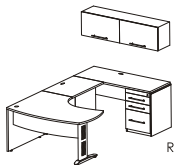

GCS110LFD

Executive group with
flipper door mounted hutch
Left/Right
91" x 104" x 72"

With glass extension Veneer extension
\$ 6,637 \$ 6,114

- AS4051 Credenza 60" x 24" x 30"
- AS402 Desk 60" x 45" x 30"
- A29002 51" metal modesty panel
- A29001 50" metal leg
- GCS600 Return 36" x 24" x 30"
- AS4051 Extension desk 48" x 39"
- A29003 2" supports
- ACRISTALSENIOR Glass
- GCS472150 Flipper door mounted hutch 60" x 14" x 16"
- GCS450 Bookcase 32" x 24" x 71"
- GCS310 BBF pedestal 16" x 20" x 30"

GCS110LSC

Executive group with hutch
Left/Right
91" x 104" x 71"

With glass extension Veneer extension
\$ 6,860 \$ 6,337

- AS4051 Credenza 60" x 24" x 30"
- AS402 Desk 60" x 45" x 30"
- A29002 51" metal modesty panel
- A29001 50" metal leg
- GCS600 Return 36" x 24" x 30"
- AS4051 Extension desk 48" x 39"
- A29003 2" supports
- ACRISTALSENIOR Glass
- GCS470150 Hutch 60" x 14" x 41"
- GCS450 Bookcase 32" x 24" x 71"
- GCS310 BBF pedestal 16" x 20" x 30"

GCS120LFD

U-group with flipper
door mounted hutch
Left/Right
60" x 104" x 72"

\$ 3,881

- AS4051 Desk 71" x 24" x 30"
- AS402 Desk 60" x 45" x 30"
- A29002 51" metal modesty panel
- A29001 50" metal leg
- GCS600 Return 36" x 24" x 30"
- GCS472150 Flipper door mounted hutch 60" x 14" x 16"
- GCS310 BBF pedestal 16" x 20" x 30"