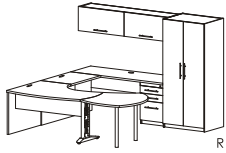

SENIOR

June 1, 2014

GCS100LFD

CEO group with flipper
door mounted hutch
Left/Right
103" x 104" x 72"

With glass extension Veneer extension
\$ 6,850 \$ 6,327

- AS4051 Credenza 71" x 24" x 30"
- AS402 Desk 60" x 45" x 30"
- A29002 51" metal modesty panel
- A29001 50" metal leg
- AS4051 Extension desk 48" x 39"
- A29003 2" extension legs
- ACRISTALSENIOR Glass
- GCS600 Return 36" x 24" x 30"
- GCS472180 Flipper door mounted hutch 71" x 14" x 16"
- GCS450 Closed cabinet 32" x 24" x 71"
- GCS310 BBF pedestal 16" x 20" x 30"

GCS100LSC

CEO group with hutch
Left/Right
103" x 104" x 71"

With glass extension Veneer extension
\$ 7,062 \$ 6,539

- AS4051 Credenza 71" x 24" x 30"
- AS402 Desk 60" x 45" x 30"
- A29002 51" metal modesty panel
- A29001 50" metal leg
- GCS600 Return 36" x 24" x 30"
- AS4051 Extension desk 48" x 39"
- A29003 2" supports legs
- ACRISTALSENIOR Glass
- GCS470180 Hutch 71" x 14" x 41"
- GCS450 Closed cabinet 32" x 24" x 71"
- GCS310 BBF pedestal 16" x 20" x 30"

GCS110LFD

Executive group with
flipper door mounted hutch
Left/Right
91" x 104" x 72"

With glass extension Veneer extension
\$ 6,637 \$ 6,114

- AS4051 Credenza 60" x 24" x 30"
- AS402 Desk 60" x 45" x 30"
- A29002 51" metal modesty panel
- A29001 50" metal leg
- GCS600 Return 36" x 24" x 30"
- AS4051 Extension desk 48" x 39"
- A29003 2" supports
- ACRISTALSENIOR Glass
- GCS472150 Flipper door mounted hutch 60" x 14" x 16"
- GCS450 Bookcase 32" x 24" x 71"
- GCS310 BBF pedestal 16" x 20" x 30"