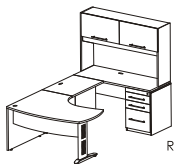

GCS120LSC

U-group with hutch
Left/Right
60" x 104" x 71"

$ 4,103

- AS4051 Desk 71" x 24" x 30"
- AS402 Desk 60" x 45" x 30"
- A29002 51" metal modesty panel
- A29001 50" metal leg
- GCS600 Return 36" x 24" x 30"
- GCS470150 Hutch 60" x 14" x 41"
- GCS310 BBF pedestal 16" x 20" x 30"