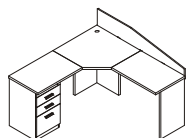

GBK120

U-group with hutch
non-handed
71" x 85" x 71"

\$ 2,592

- GBK470** | 2 door credenza hutch 70" x 16" x 41"
- A25900** | Credenza 71" x 20" x 30" w/bridge 37" x 19.5"
- GBK310** | BBF pedestal 16" x 18" x 28"
- GBK510180** | Desk 71" x 27.5" x 30"

GBK130

U-group
non-handed
71" x 85" x 30"

\$ 1,691

- A25900** | Credenza 71" x 20" x 30" w/bridge 37" x 19.5"
- GBK310** | BBF pedestal 16" x 18" x 28"
- GBK510180** | Desk 71" x 27.5" x 30"

GBK140

L-group
non-handed
59" x 59" x 30"

\$ 1,200

- GBK510150** | Desk 60" x 24" x 30" w/bridge 36" x 20"
- GBK310** | BBF pedestal 16" x 18" x 28"

GBK160

L- desk
non-handed
59" x 60" x 41"

\$ 1,348

- GBK310** | BBF pedestal 16" x 18" x 28"
- A25DIAG** | Diagonal worksurface w/L support 30" x 30"
- A25RESP** | Modesty panel
- A25PATLAT** | Lateral worksurface 19.5" x 27.5"
- A25063015** | L-desk screen 12" x 59"
- 26SOPBIOCUB** | Pair of screens support