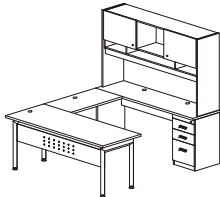

GBK100

CEO group
126" x 83" x 71"

\$ 4,828

- GBK350** | 2 Drawer lateral file cabinet 24" x 19" x 75"
- GBK450** | Closed bookcase 31" x 16" x 71"
- GBK420** | 2 door hutch 24" x 16" x 41"
- GBK470** | 2 door credenza hutch 70" x 16" x 41"
- GBK510180** | Desk 71" x 27.5" x 30"
- A25530** | Credenza 71" x 20" x 30"
- GBK310** | BBF pedestal 16" x 18" x 28"

GBK110

Executive U-group
non-handed
95" x 85" x 71"

\$ 3,956

- GBK350** | 2 Drawer lateral file cabinet 24" x 19" x 30"
- GBK420** | 2 door hutch 24" x 16" x 41"
- GBK470** | 2 door credenza hutch 70" x 16" x 41"
- A25900** | Credenza 71" x 20" x 30" w/bridge 37" x 19.5"
- GBK310** | BBF pedestal 16" x 18" x 28"
- GBK510180** | Desk 71" x 27.5" x 30"

GBK120

U-group with hutch
non-handed
71" x 85" x 71"

\$ 2,592

- GBK470** | 2 door credenza hutch 70" x 16" x 41"
- A25900** | Credenza 71" x 20" x 30" w/bridge 37" x 19.5"
- GBK310** | BBF pedestal 16" x 18" x 28"
- GBK510180** | Desk 71" x 27.5" x 30"