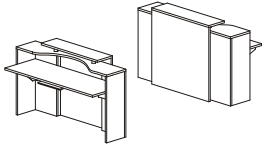

GBK155

Reception
71" x 28" x 43"
$ 1,454

A259350	Worksurface and support 71"
A12SREZ	2 supports
A25875	Keyboard 9" x 20"
A25800	Legs