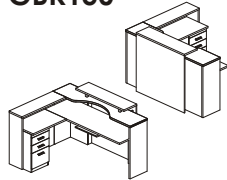

GBK150

L- reception
71" x 63" x 43"
$ 2,739

A255090	Return non-handed 35" x 24"
A259350	Worksurface and support 71"
A25800	Legs 71"
GBK310	BBF pedestal 16" x 18" x 28"
A25875	Keyboard 9" x 20"
A12SREZ	Support

GBK510120

Desk
48" x 24" x 30"
$ 546

A25501	Worksurface 48" x 24"
A801120	Modesty panel 48"
A80550	2 pair of 20" legs

GBK510150

Desk
60" x 24" x 30"
$ 600

A25502	Worksurface 60" x 24"
A801150	Modesty panel 60"
A80550	2 pair of 20" legs

GBK510180

Desk
71" x 27.5" x 30"
$ 715

A25503	Worksurface 71" x 24"
A801180	Modesty panel 71"
A80560	2 pair of 24" legs