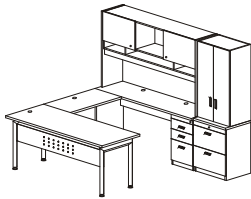

GBK100

CEO group
126" x 83" x 71"

\$ 4,828

- GBK350** | 2 Drawer lateral file cabinet 24" x 19" x 75"
- GBK450** | Closed bookcase 31" x 16" x 71"
- GBK420** | 2 door hutch 24" x 16" x 41"
- GBK470** | 2 door credenza hutch 70" x 16" x 41"
- GBK510180** | Desk 71" x 27.5" x 30"
- A25530** | Credenza 71" x 20" x 30"
- GBK310** | BBF pedestal 16" x 18" x 28"

GBK110

Executive U-group
non-handed
95" x 85" x 71"

\$ 3,956

- GBK350** | 2 Drawer lateral file cabinet 24" x 19" x 30"
- GBK420** | 2 door hutch 24" x 16" x 41"
- GBK470** | 2 door credenza hutch 70" x 16" x 41"
- A25900** | Credenza 71" x 20" x 30" w/bridge 37" x 19.5"
- GBK310** | BBF pedestal 16" x 18" x 28"
- GBK510180** | Desk 71" x 27.5" x 30"

GBK120

U-group with hutch
non-handed
71" x 85" x 71"

\$ 2,592

- GBK470** | 2 door credenza hutch 70" x 16" x 41"
- A25900** | Credenza 71" x 20" x 30" w/bridge 37" x 19.5"
- GBK310** | BBF pedestal 16" x 18" x 28"
- GBK510180** | Desk 71" x 27.5" x 30"