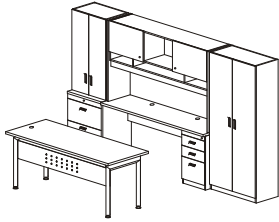

GBK100

CEO group
126" x 83" x 71"

\$ 4,828

- GBK350** | 2 Drawer lateral file cabinet 24" x 19" x 75"
- GBK450** | Closed bookcase 31" x 16" x 71"
- GBK420** | 2 door hutch 24" x 16" x 41"
- GBK470** | 2 door credenza hutch 70" x 16" x 41"
- GBK510180** | Desk 71" x 27.5" x 30"
- A25530** | Credenza 71" x 20" x 30"
- GBK310** | BBF pedestal 16" x 18" x 28"

GBK110

Executive U-group
non-handed
95" x 85" x 71"

\$ 3,956

- GBK350** | 2 Drawer lateral file cabinet 24" x 19" x 30"
- GBK420** | 2 door hutch 24" x 16" x 41"
- GBK470** | 2 door credenza hutch 70" x 16" x 41"
- A25900** | Credenza 71" x 20" x 30" w/bridge 37" x 19.5"
- GBK310** | BBF pedestal 16" x 18" x 28"
- GBK510180** | Desk 71" x 27.5" x 30"