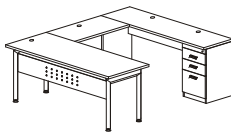

GBK100

CEO group
126" x 83" x 71"

\$ 4,828

- GBK350** | 2 Drawer lateral file cabinet 24" x 19" x 75"
- GBK450** | Closed bookcase 31" x 16" x 71"
- GBK420** | 2 door hutch 24" x 16" x 41"
- GBK470** | 2 door credenza hutch 70" x 16" x 41"
- GBK510180** | Desk 71" x 27.5" x 30"
- A25530** | Credenza 71" x 20" x 30"
- GBK310** | BBF pedestal 16" x 18" x 28"

GBK110

Executive U-group
non-handed
95" x 85" x 71"

\$ 3,956

- GBK350** | 2 Drawer lateral file cabinet 24" x 19" x 30"
- GBK420** | 2 door hutch 24" x 16" x 41"
- GBK470** | 2 door credenza hutch 70" x 16" x 41"
- A25900** | Credenza 71" x 20" x 30" w/bridge 37" x 19.5"
- GBK310** | BBF pedestal 16" x 18" x 28"
- GBK510180** | Desk 71" x 27.5" x 30"

GBK120

U-group with hutch
non-handed
71" x 85" x 71"

\$ 2,592

- GBK470** | 2 door credenza hutch 70" x 16" x 41"
- A25900** | Credenza 71" x 20" x 30" w/bridge 37" x 19.5"
- GBK310** | BBF pedestal 16" x 18" x 28"
- GBK510180** | Desk 71" x 27.5" x 30"

GBK130

U-group
non-handed
71" x 85" x 30"

\$ 1,691

- A25900** | Credenza 71" x 20" x 30" w/bridge 37" x 19.5"
- GBK310** | BBF pedestal 16" x 18" x 28"
- GBK510180** | Desk 71" x 27.5" x 30"

GBK140

L-group
non-handed
59" x 59" x 30"