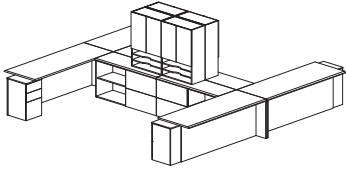

Option D
89" x 100" x 71"
\$ 8,538

- GCB251 Desk 79x30x30"
- GCB535 Open storage credenza left 83" x 18" x 28"
- GCB902 Multi use workspace 89" x 20" x 30"
- GCB350 Mountable 2 drawer lateral file 30" x 19" x 28"
- GCB474075 (2) 2 door wall mount 30" x 15" x 15"
- GCB425105 (2) Column over workspace 2 glass shelves 15" x 14" x 41"

Option E
89" x 288" x 71"
\$ 14,088

- GCB251 3 Desks 79"x30"x30"
- GCB535 3 Open storage credenza 83" x 18" x 28"
- GCB474075 (6) 2 door wall mount 30" x 15" x 15"

Option F
274" x 30" x 71"
\$ 10,701

- GCB250 3 Pedestal supported desk
- GCB474075 (6) 2 door wall mount 30" x 15" x 15"

BENTO

Veneer Collection

PRICE LIST

July 1, 2013

Option G
181" x 71" x 71"
\$ 25,716

GCB250 | 4 Desk w/pedestal 89"x30"x30"
GCB903 | 4 Multi use worksurface 59" x 20" x 30"
GCB350 | 4 Mountable 2 drawer lateral file 30" x 19" x 28"
GCB355 | 4 Mountable open bookshelf 30" x 19" x 28"
GCB410105 | 4 Closed bookcase over worksurface 1 shelf w/2 paper trays 30" x 15" x 41"