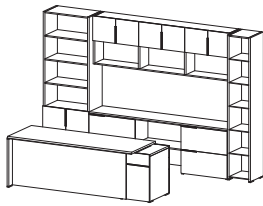

BENTO

Veneer Collection

PRICE LIST

July 1, 2013

Desks and multiuse workspaces are designed to be flush mounted or overlap mounted to the low credenzas. When overlapping the width of the workspace is adjustable up to 18". When using an overlap there is no constant workstation width, it will vary depending on installation. The Bento options below which use overlaps indicate the maximum workstation depths possible.

Option A
134" x 98" x 85"
\$ 13,272

- GCB250 Desk w/pedestal 89"x30"x30"
- GCB902 Multi use workspace 89" x 20" x 30"
- GCB350 Mountable 2 drawer lateral file 30" x 19" x 28"
- GCB355 Mountable open bookshelf 30" x 19" x 28"
- GCB460215 Open bookcase 3 shelves with 2 door cabinet 30" x 18" x 85"
- GCB472075 (3) 2 door wall mount with open storage 30" x 15" x 28"
- GCB445215 Column w/5 glass shelves 15" x 14" x 85"

Option B
148" x 84" x 85"
\$ 14,509

- GCB250 Desk w/pedestal 89"x30"x30"
- GCB902 Multi use workspace 89" x 20" x 30"
- GCB350 Mountable 2 drawer lateral file 30" x 19" x 28"
- GCB355 Mountable open bookshelf 30" x 19" x 28"
- GCB535 Open storage credenza right 83" x 18" x 28"
- GCB450215 Closed bookcase cabinet 5 shelves 30" x 19" x 85"
- GCB472075 (3) 2 door wall mount with open storage 30" x 15" x 28"
- GCB410140 Closed bookcase over workspace 1 shelf w/2 paper trays 30"x15"x55"