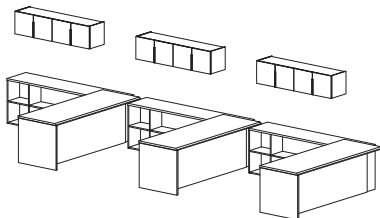

Option E
89" x 288" x 71"
$ 14,088

- GCB251 3 Desks 79"x30"x30"
- GCB535 3 Open storage credenza 83" x 18" x 28"
- GCB474075 (6) 2 door wall mount 30" x 15" x 15"