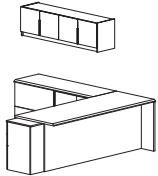

Option E
89" x 288" x 71"
\$ 14,088

- GCB251 3 Desks 79"x30"x30"
- GCB535 3 Open storage credenza 83" x 18" x 28"
- GCB474075 (6) 2 door wall mount 30" x 15" x 15"

Option F
274" x 30" x 71"
\$ 10,701

- GCB250 3 Pedestal supported desk
- GCB474075 (6) 2 door wall mount 30" x 15" x 15"

BENTO

Veneer Collection

PRICE LIST

July 1, 2013

Option G
181" x 71" x 71"
\$ 25,716

GCB250 | 4 Desk w/pedestal 89"x30"x30"
GCB903 | 4 Multi use worksurface 59" x 20" x 30"
GCB350 | 4 Mountable 2 drawer lateral file 30" x 19" x 28"
GCB355 | 4 Mountable open bookshelf 30" x 19" x 28"
GCB410105 | 4 Closed bookcase over worksurface 1 shelf w/2 paper trays 30" x 15" x 41"

Option H
89" x 91" x 71"
\$ 6,204

GCB250 | Desk w/pedestal 89"x30"x30"
GCB903 | Multi use worksurface 59" x 20" x 30"
GCB350 | Mountable 2 drawer lateral file 30" x 19" x 28"
GCB355 | Mountable open bookshelf 30" x 19" x 28"
GCB474075 | (2) 2 door wall mount 30" x 15" x 15"