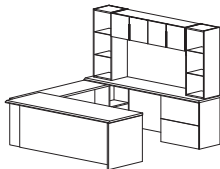

BENTO

Veneer Collection

PRICE LIST

July 1, 2013

Desks and multiuse workspaces are designed to be flush mounted or overlap mounted to the low credenzas. When overlapping the width of the workspace is adjustable up to 18". When using an overlap there is no constant workstation width, it will vary depending on installation. The Bento options below which use overlaps indicate the maximum workstation depths possible.

Option A
134" x 98" x 85"
\$ 13,272

- GCB250 Desk w/pedestal 89"x30"x30"
- GCB902 Multi use workspace 89" x 20" x 30"
- GCB350 Mountable 2 drawer lateral file 30" x 19" x 28"
- GCB355 Mountable open bookshelf 30" x 19" x 28"
- GCB460215 Open bookcase 3 shelves with 2 door cabinet 30" x 18" x 85"
- GCB472075 (3) 2 door wall mount with open storage 30" x 15" x 28"
- GCB445215 Column w/5 glass shelves 15" x 14" x 85"

Option B
148" x 84" x 85"
\$ 14,509

- GCB250 Desk w/pedestal 89"x30"x30"
- GCB902 Multi use workspace 89" x 20" x 30"
- GCB350 Mountable 2 drawer lateral file 30" x 19" x 28"
- GCB355 Mountable open bookshelf 30" x 19" x 28"
- GCB535 Open storage credenza right 83" x 18" x 28"
- GCB450215 Closed bookcase cabinet 5 shelves 30" x 19" x 85"
- GCB472075 (3) 2 door wall mount with open storage 30" x 15" x 28"
- GCB410140 Closed bookcase over workspace 1 shelf w/2 paper trays 30"x15"x55"

Option C
118" x 93" x 71"
\$ 11,537

- GCB251 Desk 79"x30"x30"
- GCB535 Open storage credenza right 83" x 18" x 28"
- GCB902 Multi use workspace 89" x 20" x 30"
- GCB350 Mountable 2 drawer lateral file 30" x 19" x 28"
- GCB450180 Closed bookcase cabinet 4 shelves 30" x 19" x 71"
- GCB474075 (2) 2 door wall mount 30" x 15" x 15"
- GCB410105 Closed bookcase over workspace 1 shelf w/2 paper trays 30" x 15" x 41"