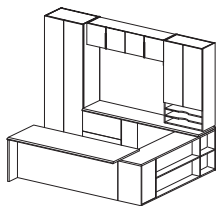

BENTO

Veneer Collection

PRICE LIST

July 1, 2013

Desks and multiuse workspaces are designed to be flush mounted or overlap mounted to the low credenzas. When overlapping the width of the workspace is adjustable up to 18". When using an overlap there is no constant workstation width, it will vary depending on installation. The Bento options below which use overlaps indicate the maximum workstation depths possible.

Option A
134" x 98" x 85"
\$ 13,272

- GCB250 Desk w/pedestal 89"x30"x30"
- GCB902 Multi use workspace 89" x 20" x 30"
- GCB350 Mountable 2 drawer lateral file 30" x 19" x 28"
- GCB355 Mountable open bookshelf 30" x 19" x 28"
- GCB460215 Open bookcase 3 shelves with 2 door cabinet 30" x 18" x 85"
- GCB472075 (3) 2 door wall mount with open storage 30" x 15" x 28"
- GCB445215 Column w/5 glass shelves 15" x 14" x 85"

Option B
148" x 84" x 85"
\$ 14,509

- GCB250 Desk w/pedestal 89"x30"x30"
- GCB902 Multi use workspace 89" x 20" x 30"
- GCB350 Mountable 2 drawer lateral file 30" x 19" x 28"
- GCB355 Mountable open bookshelf 30" x 19" x 28"
- GCB535 Open storage credenza right 83" x 18" x 28"
- GCB450215 Closed bookcase cabinet 5 shelves 30" x 19" x 85"
- GCB472075 (3) 2 door wall mount with open storage 30" x 15" x 28"
- GCB410140 Closed bookcase over workspace 1 shelf w/2 paper trays 30"x15"x55"