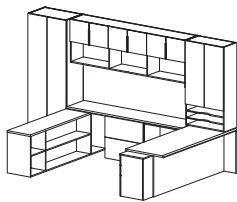

BENTO

Veneer Collection

PRICE LIST

July 1, 2013

Desks and multiuse workspaces are designed to be flush mounted or overlap mounted to the low credenzas. When overlapping the width of the workspace is adjustable up to 18". When using an overlap there is no constant workstation width, it will vary depending on installation. The Bento options below which use overlaps indicate the maximum workstation depths possible.

Option A
134" x 98" x 85"
\$ 13,272

- GCB250 Desk w/pedestal 89"x30"x30"
- GCB902 Multi use workspace 89" x 20" x 30"
- GCB350 Mountable 2 drawer lateral file 30" x 19" x 28"
- GCB355 Mountable open bookshelf 30" x 19" x 28"
- GCB460215 Open bookcase 3 shelves with 2 door cabinet 30" x 18" x 85"
- GCB472075 (3) 2 door wall mount with open storage 30" x 15" x 28"
- GCB445215 Column w/5 glass shelves 15" x 14" x 85"

Option B
148" x 84" x 85"
\$ 14,509

- GCB250 Desk w/pedestal 89"x30"x30"
- GCB902 Multi use workspace 89" x 20" x 30"
- GCB350 Mountable 2 drawer lateral file 30" x 19" x 28"
- GCB355 Mountable open bookshelf 30" x 19" x 28"
- GCB535 Open storage credenza right 83" x 18" x 28"
- GCB450215 Closed bookcase cabinet 5 shelves 30" x 19" x 85"
- GCB472075 (3) 2 door wall mount with open storage 30" x 15" x 28"
- GCB410140 Closed bookcase over workspace 1 shelf w/2 paper trays 30"x15"x55"